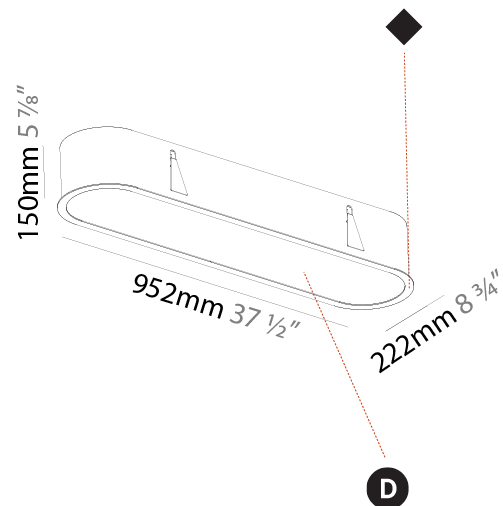

GENERAL

Series: Smoothy
Subseries: Smoothline
Brand: Prolicht
Division: Architectural
Mounting Type: Recessed
Mounting Location: Ceiling
Subcategory: Ambient

PHYSICAL

Shape: Oval
Length (mm): 652
Length (in): 25 11/16
Width (mm): 222
Width (in): 8 3/4
Depth (mm): 150
Depth (in): 5 7/8
Ceiling Thickness (mm): 10 / 12.5 / 15 / 25
Ceiling Thickness (in): 3/8 or 1/2 or 9/16 or 1
Min. Recessing Depth (mm): 160
Min. Recessing Depth (in): 6 5/16
Light Distribution: Direct
Weight (kg): 4.033
Weight (lbs): 8.87
Diffuser: PMMA - Opal or Micro-Prism
Fixture Finish: SSR / BKV / CWI / CRY / HAB / UFT / ITA / RUA / FTG / MYG / LOD / PUS / FRO / FUP / KIA / POP / BLS / SPG / MEY / GOH / GUM / CHC / COM / ABZ / JAG / OBR / MOS / ROR
Fixture Material: Extruded Aluminum / Steel
Cut-out Measurements: 635mm / 25" x 205mm / 8 1/16"

GENERAL

Series: Smoothy
 Subseries: Smoothline
 Brand: Prolicht
 Division: Architectural
 Mounting Type: Recessed
 Mounting Location: Ceiling
 Subcategory: Ambient

PHYSICAL

Shape: Oval
 Length (mm): 952
 Length (in): 37 1/2
 Width (mm): 222
 Width (in): 8 3/4
 Depth (mm): 150
 Depth (in): 5 7/8
 Ceiling Thickness (mm): 10 / 12.5 / 15 / 25
 Ceiling Thickness (in): 3/8 or 1/2 or 9/16 or 1
 Min. Recessing Depth (mm): 160
 Min. Recessing Depth (in): 6 5/16
 Light Distribution: Direct
 Weight (kg): 5.93
 Weight (lbs): 13.05
 Diffuser: PMMA - Opal or Micro-Prism
 Fixture Finish: SSR / BKV / CWI / CRY / HAB / UFT / ITA / RUA / FTG / MYG / LOD / PUS / FRO / FUP / KIA / POP / BLS / SPG / MEY / GOH / GUM / CHC / COM / ABZ / JAG / OBR / MOS / ROR
 Fixture Material: Extruded Aluminum / Steel
 Cut-out Measurements: 935mm / 36 13/16" x 205mm / 8 1/16"

PROJECT
TYPE
SPECIFIER
QUANTITY
DATE

935mm x 205mm
 36 13/16" x 8 1/16"

10 - 25mm
 3/8" - 1"

160mm
 6 5/16"

SMOOTHLINE RECESSED

A37756-

PROJECT

TYPE