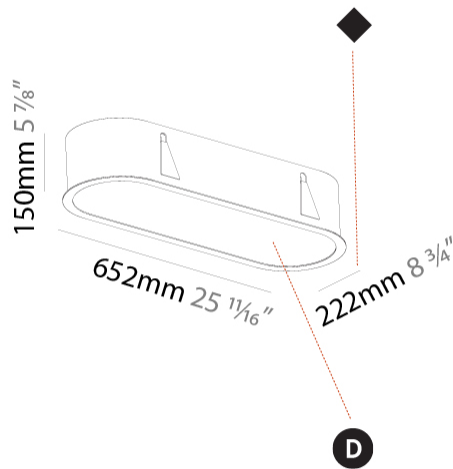

GENERAL

Series: Smoothy
Subseries: Smoothline
Brand: Prolicht
Division: Architectural
Mounting Type: Recessed
Mounting Location: Ceiling
Subcategory: Ambient

PHYSICAL

Shape: Oval
Length (mm): 652
Length (in): 25 11/16
Width (mm): 222
Width (in): 8 3/4
Depth (mm): 150
Depth (in): 5 7/8
Ceiling Thickness (mm): 10 / 12.5 / 15 / 25
Ceiling Thickness (in): 3/8 or 1/2 or 9/16 or 1
Min. Recessing Depth (mm): 160
Min. Recessing Depth (in): 6 5/16
Light Distribution: Direct
Weight (kg): 4.033
Weight (lbs): 8.87
Diffuser: PMMA - Opal or Micro-Prism
Fixture Finish: SSR / BKV / CWI / CRY / HAB / UFT / ITA / RUA / FTG / MYG / LOD / PUS / FRO / FUP / KIA / POP / BLS / SPG / MEY / GOH / GUM / CHC / COM / ABZ / JAG / OBR / MOS / ROR
Fixture Material: Extruded Aluminum / Steel
Cut-out Measurements: 635mm / 25" x 205mm / 8 1/16"

ELECTRICAL

Lamp Type: LED (Zhaga Standard)
Input Wattage (W): 21
Total Output Wattage (W): 18
Dimming: Tri-Mode (Non-Dimming and Phase Dimming (120Vac only) and 0-10V Dimming)
Driver Included: Yes
Driver Location: Integrated
Driver Type: Constant Current - Universal
Driver Class: Class 2
Input Voltage (V): 120 - 277
Constant Current (MA): 500

LED

Color Temperature (°K): 3000 / 3500 / 4000
Max. Delivered Lumen (lm): 1430 / 1539 / 1570
CRI: >80 CRI
Lamp Life (hrs): 50000

OPTICAL

RATINGS AND CERTIFICATIONS

Certified By: Certified for North American Standards
IP rating: IP20